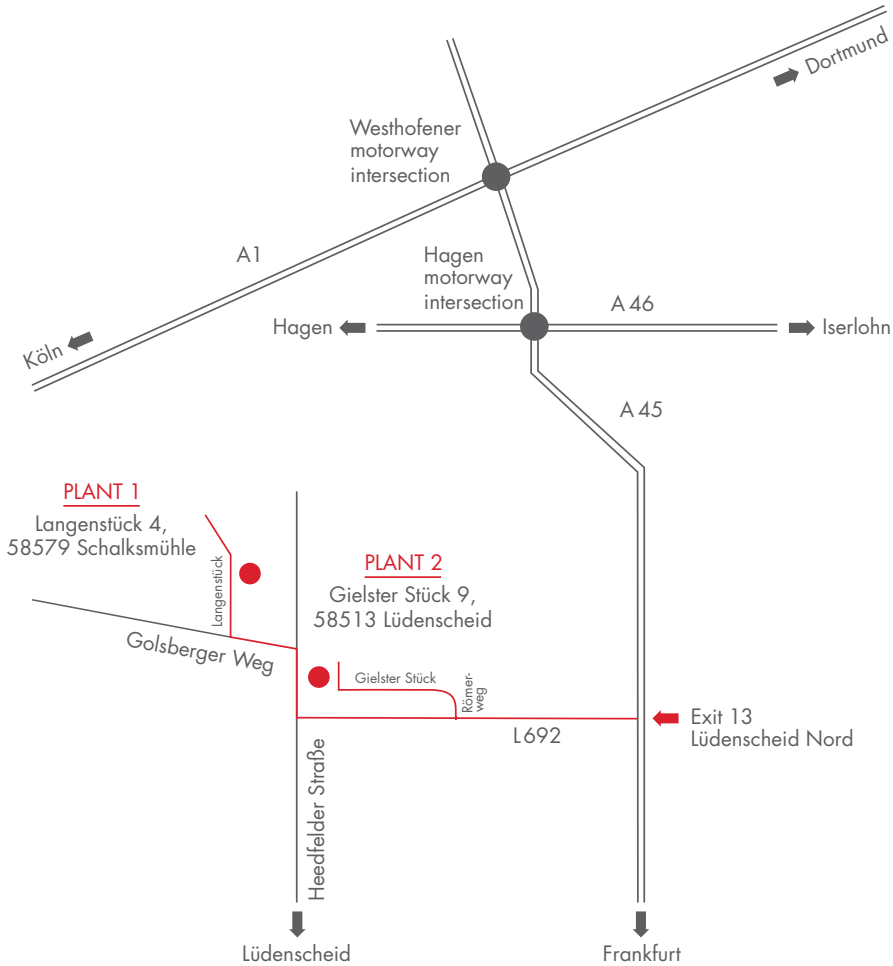

# ROUTING DESCRIPTION

We wish you a good Trip!

## PLANT 1 + ADMINISTRATION

### Langenstück 4, 58579 Schalksmühle

Take the exit Luedenscheid North (no. 13) and turn right on to L 692. Continue to the end of the road (T-junction). Turn right on Heedfelder Strasse. After about 350 m turn left into Golsberger Weg and then right again into Langenstueck. Our plant is on the right-hand side.

### Gielster Stück 9, 58513 Lüdenscheid

Take the exit Luedenscheid North (no. 13) and turn right on to L 692. Turn right into Roemerweg and then left into Gielster Stueck. Continue straight ahead. Our plant is in front of you.